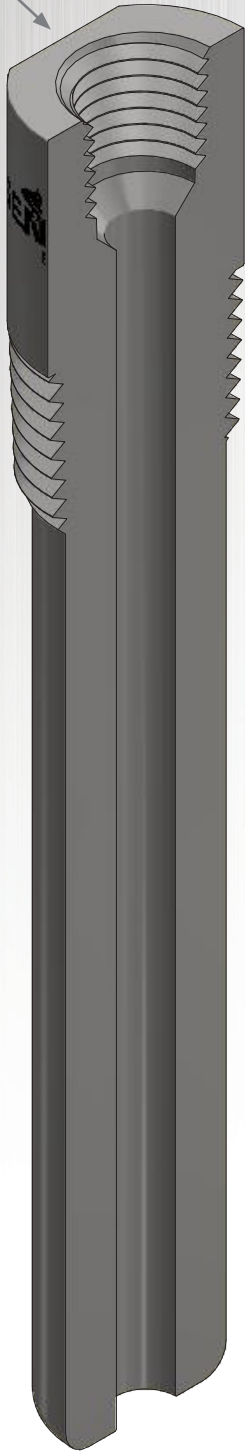

GENIE[®] GPHV

General Purpose Probe

1/4" FNPT
OUTLET PORT

Visual Aids

1/4" ID